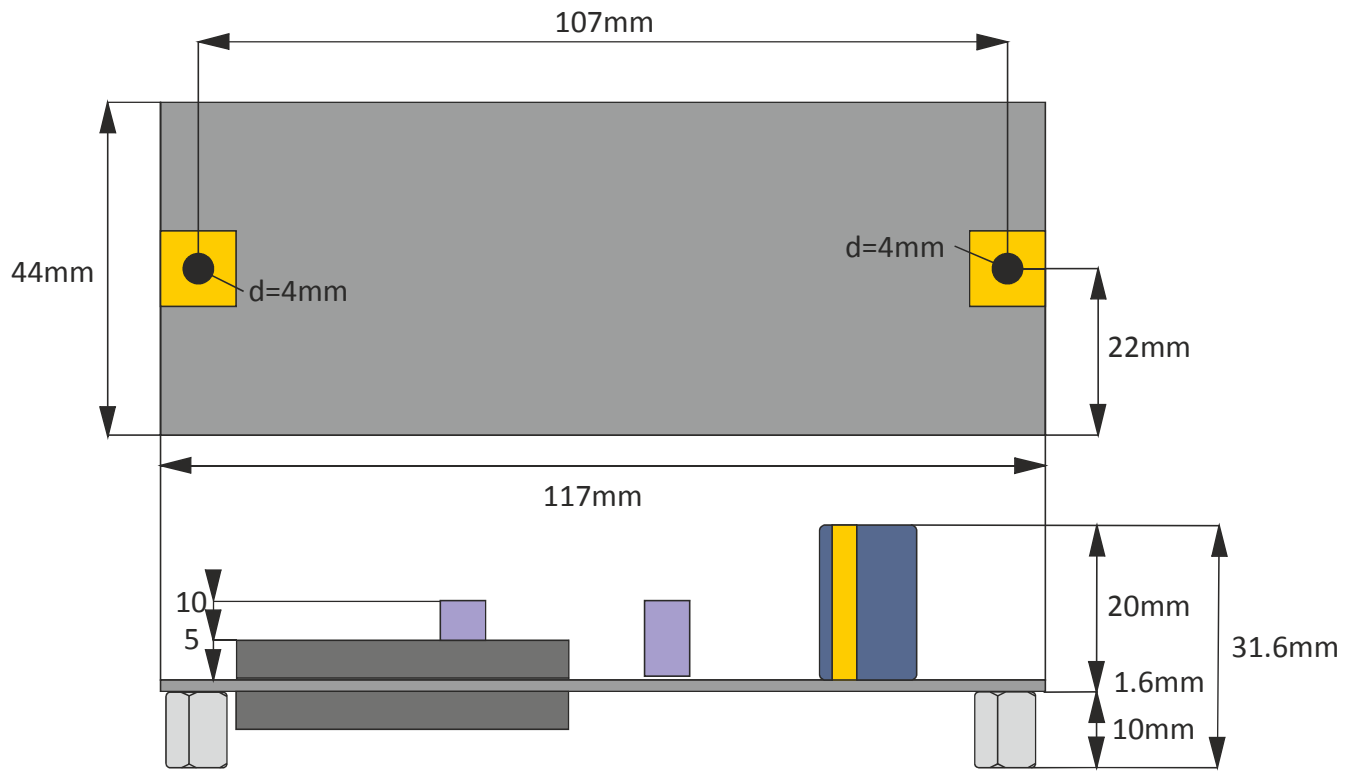

NEUTRON STAR REFERENCE CLOCK

NEUTRON STAR POWER SUPPLY